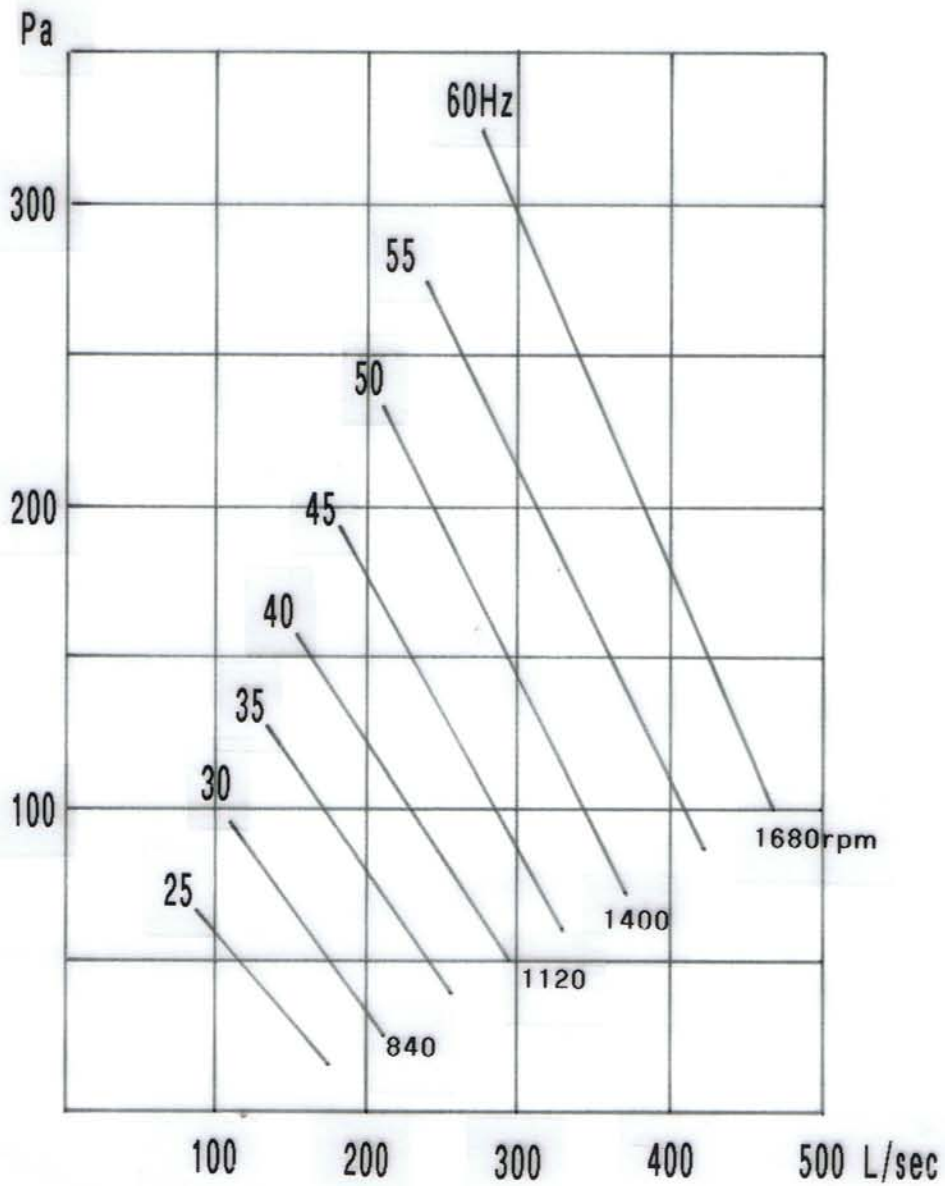

Calibre Plastics Ltd - Fumeflow Model TD250 In-Line Fan

FUMEFLOW MODEL TD250 FAN

Calibre | Ltd

SCALE:

DRAWN:

DATE:

APPROVED: